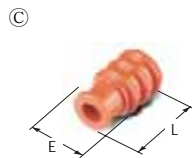

## TERMINAL

Part No.	Wire Range		Tab		Material		Dimension(mm)			Type
	AWG	mm <sup>2</sup>	Thick.	Thick.	Finish	L	E	W		
ST 730689-3	22-20	AVSS 0.3-0.5	0.64	0.25	Copper Alloy Pre-Tin	16.9	9.0	2.9	A	
ST 730732-3	18-16	AVSS 0.75-1.25	0.64	0.25	Copper Alloy Pre-Tin	16.9	9.0	2.9		
ST 730739-3	16	AEXF 1.25	0.64	0.25	Copper Alloy Pre-Tin	16.9	9.0	2.9		
ST 730733-3	14	AVSS 2.0	0.64	0.25	Copper Alloy Pre-Tin	16.9	9.0	2.9		
ST 740999-3	22-20	AVSS 0.3-0.5	0.64	0.3	Brass Pre-Tin	25.9	10.3	2.3	B	
ST 741000-3	18-16	AVSS 0.75-1.25	0.64	0.3	Brass Pre-Tin	25.9	10.3	2.3		
ST 740687-3	16	AEXF 1.25	0.64	0.3	Brass Pre-Tin	25.9	10.3	2.3		
ST 740688-3	14	AVSS 2.0	0.64	0.3	Brass Pre-Tin	25.9	10.3	2.3		

## WIRE SEAL

Part No.	Wire Range		Material	Color	Dimension(mm)		Type
	AWG	mm <sup>2</sup>			L	E	
MG 680274	18	AEXF 0.85	Silicone	Red	7.5	Ø4.8	C
MG 680275	16	AEXF 1.25	Silicone	Green	7.5	Ø4.8	
MG 683935	-	Ø1.25-Ø1.75	Silicone	Orange	7.5	Ø4.8	
MG 681474	22-18	AVS 0.3 AVS 0.5 CAVS 0.85	Silicone	Blue	7.5	Ø4.8	D
MG 683695	-	Dummy Seal	Silicone	Black	6.2	Ø4.9	

### 090 II SEALED CONNECTOR

- ▶ Improved design from 090 size sealed connector for higher reliability.  
The blade width of male terminal for this connector is 0.090 inches.  
(distinctive features)
- ▶ These are connectors for automobile lamp assembly
- ▶ Double locking system eliminates push-out. (Housing Lance, Side Lock).
- ▶ Individual waterproof seal.