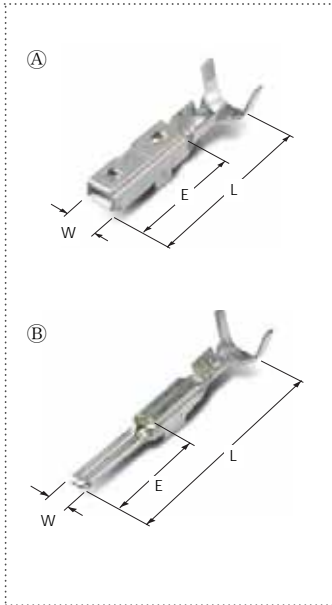

# HEAD LAMP CONNECTOR(090II WP)

## TERMINAL

Part No.	Wire Range		Tab		Material		Dimension(mm)			Type
	AWG	mm <sup>2</sup>	Thick.	Thick.	Finish	L	E	W		
ST 730689-3	22-20	AVSS 0.3-0.5	0.64	0.25	Copper Alloy Pre-Tin	16.9	9.0	2.9	A	
ST 730732-3	18-16	AVSS 0.75-1.25	0.64	0.25	Copper Alloy Pre-Tin	16.9	9.0	2.9		
ST 730739-3	16	AEXF 1.25	0.64	0.25	Copper Alloy Pre-Tin	16.9	9.0	2.9		
ST 730733-3	14	AVSS 2.0	0.64	0.25	Copper Alloy Pre-Tin	16.9	9.0	2.9		
ST 740999-3	22-20	AVSS 0.3-0.5	0.64	0.3	Brass Pre-Tin	25.9	10.3	2.3	B	
ST 741000-3	18-16	AVSS 0.75-1.25	0.64	0.3	Brass Pre-Tin	25.9	10.3	2.3		
ST 740687-3	16	AEXF 1.25	0.64	0.3	Brass Pre-Tin	25.9	10.3	2.3		
ST 740688-3	14	AVSS 2.0	0.64	0.3	Brass Pre-Tin	25.9	10.3	2.3		

## WIRE SEAL

Part No.	Wire Range		Material	Color	Dimension(mm)		Type
	AWG	mm <sup>2</sup>			L	E	
MG 680274	18	AEXF 0.85	Silicone	Red	7.5	Ø4.8	C
MG 680275	16	AEXF 1.25	Silicone	Green	7.5	Ø4.8	
MG 683935	-	Ø1.25-Ø1.75	Silicone	Orange	7.5	Ø4.8	
MG 681474	22-18	AVS 0.3 AVS 0.5 CAVS 0.85	Silicone	Blue	7.5	Ø4.8	D
MG 683695	-	Dummy Seal	Silicone	Black	6.2	Ø4.9	

### 090 II SEALED CONNECTOR

- ▶ Improved design from 090 size sealed connector for higher reliability.  
The blade width of male terminal for this connector is 0.090 inches.  
(distinctive features)
- ▶ These are connectors for automobile lamp assembly
- ▶ Double locking system eliminates push-out. (Housing Lance, Side Lock).
- ▶ Individual waterproof seal.